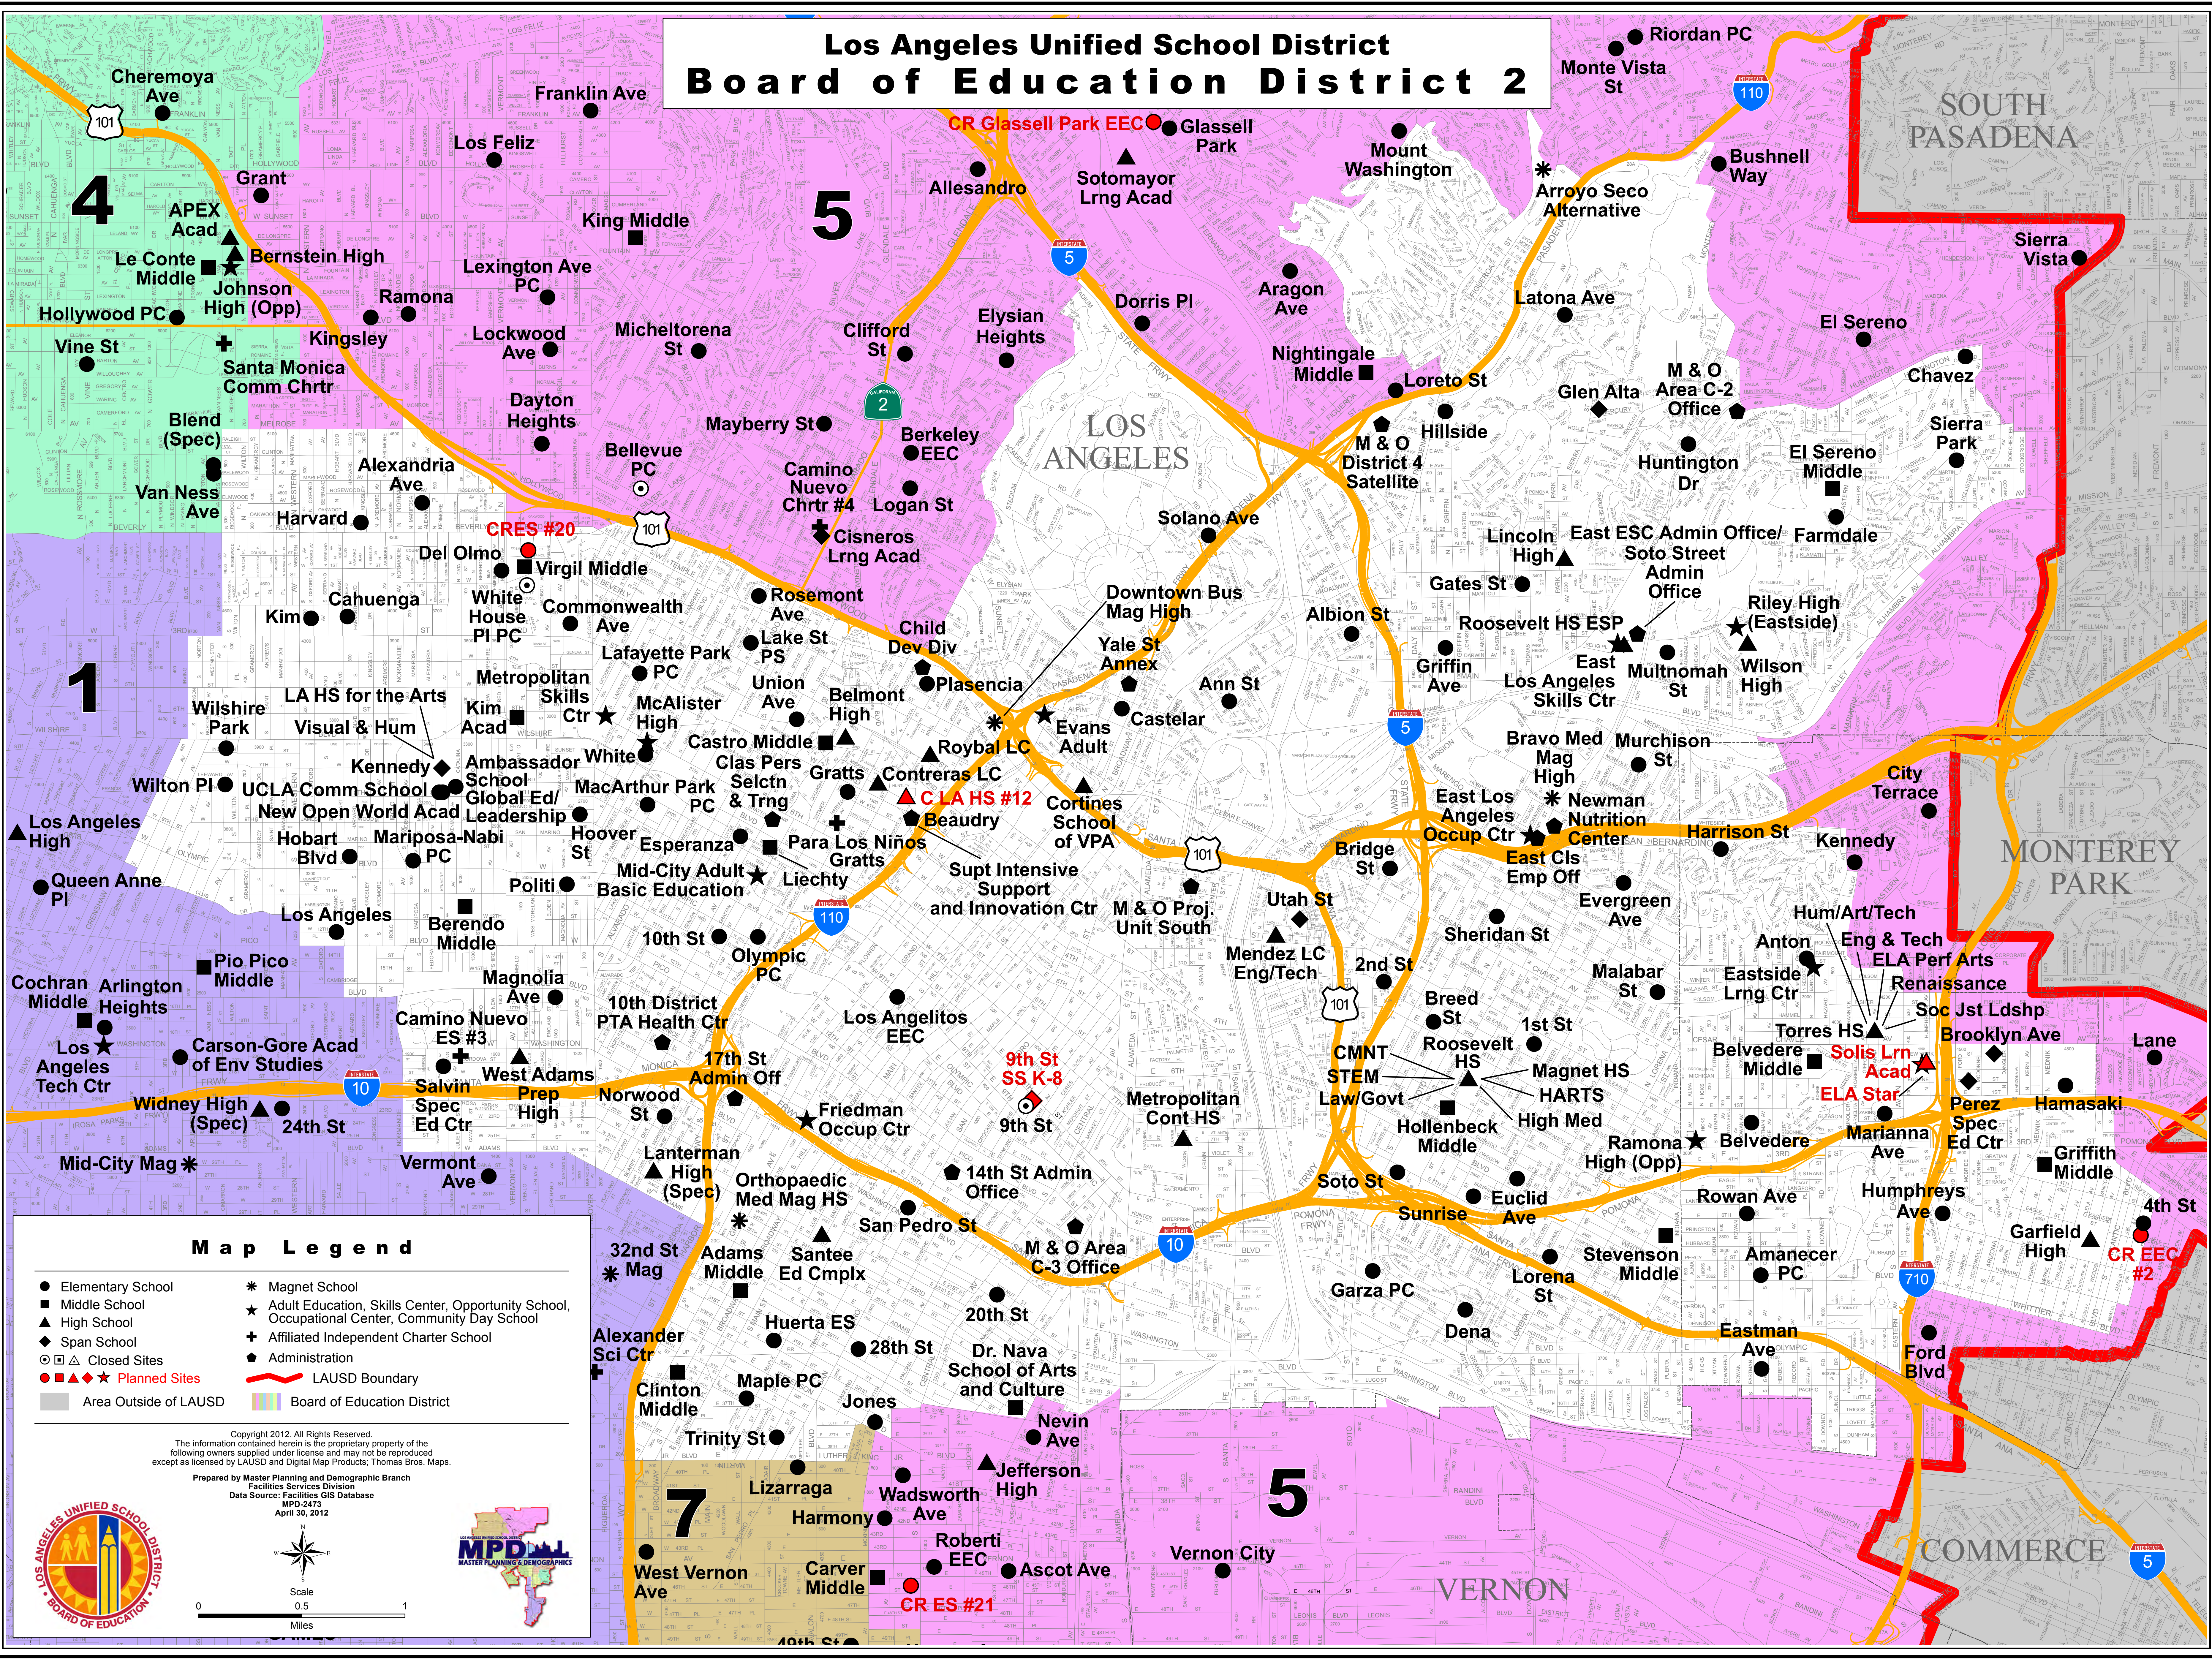

Los Angeles Unified School District Board of Education District 2

Map Legend

- Elementary School
- Middle School
- ▲ High School
- Span School
- Closed Sites
- Planned Sites
- Area Outside of LAUSD
- Magnet School
- ★ Adult Education, Skills Center, Opportunity School, Occupational Center, Community Day School
- ✚ Affiliated Independent Charter School
- Administration
- LAUSD Boundary
- Board of Education District

Prepared by Master Planning and Demographic Branch
Facilities Services Division
Data Source: Facilities GIS Database
MPO-2473
April 30, 2012